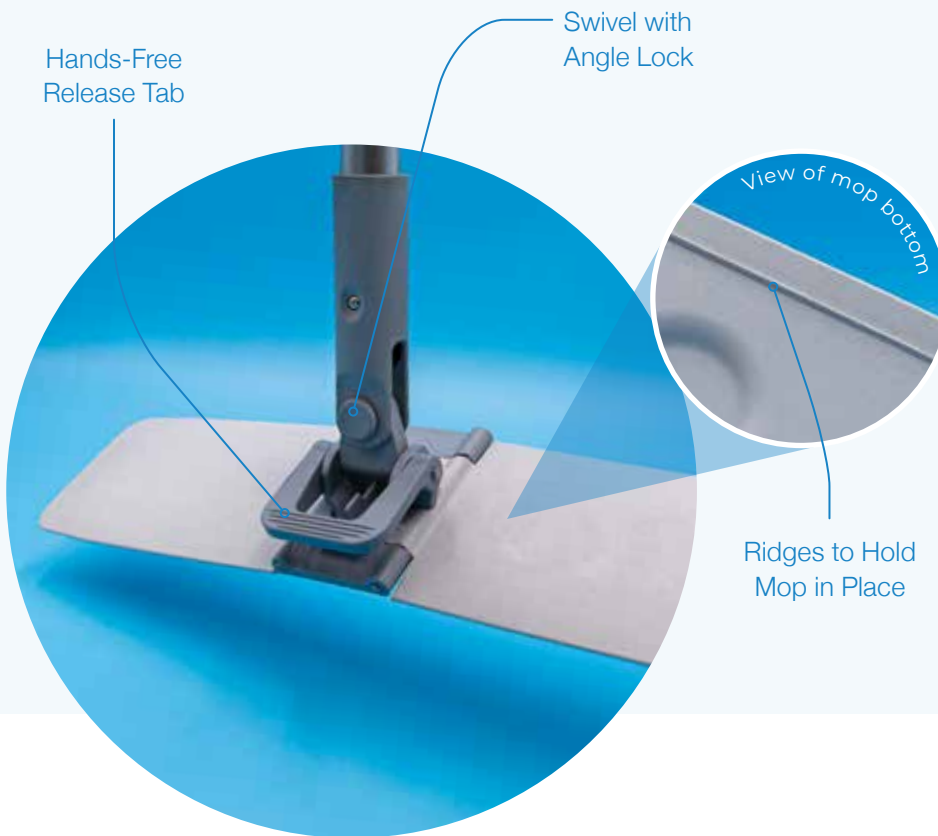

PLASTIC POCKET MOP FRAME

Designed for Saturix Hands-Free Mop Drop System

Cost Effective and
Highly Efficient

Auto-clavable for 50 cycles, these plastic pocket mop frames offer high-end features in a cost effective package for optimized value.

Features and Benefits

- Robust auto-clavable plastic
- Angle lock for effective ceiling and high surface cleaning
- Quick connect frame compatibility for ease of use
- Hands-free operation improves efficiency while minimizing the spread of dirty cleaning solutions
- Lightweight for ergonomic use
- Seamless integration with Saturix cleaning carts

Cleanroom Level Recommendation*

Item	Dimensions (LxW)	Weight	Quantity
HF116	16" x 4" (40 cm x 10 cm)	1 lb (0.45 kg)	Item sold individually

* Cleanroom class recommendations are based on typical industry-wide applications and general cleanliness classifications. Please consult our experienced FG Clean Wipes sales representatives for specific cleanroom selections for critical and/or specialized applications based on a wider selection of criteria.