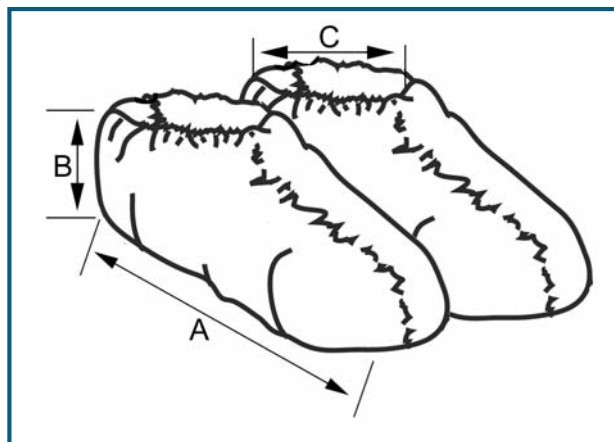

Product Dimensions

SureGrip[®] Shoe Covers

Dimensions	Part No.	Size	Length (A)	Height (B)	Top Relaxed (C)	Top Stretched (C)
	SH-X1222-B	Univ.	15 ½"	6 ¼"	4 ½"	9 ½"
SH-X1223-B	XL	17"	6 ½"	5"	11 ½"	
SH-X1224-B	2X	18 ½"	6 ¾"	5 ½"	12 ½"	