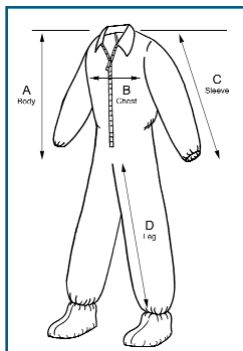

Product Dimensions

ComforTech® Coveralls

Dimensions	Part No.	Size	Body (A)	Chest (B)	Sleeve (C)	Leg (D)
	CV-J4832-1	S	36 ½"	23"	32 ½"	28"
	CV-J4832-2	M	37 ½"	24 ¼"	34"	28 ½"
	CV-J4832-3	L	38 ¾"	25"	34"	29 ½"
	CV-J4832-4	XL	40"	27"	36 ½"	30"
	CV-J4832-5	2X	40 ½"	29 ¾"	37"	31"
	CV-J4832-6	3X	43"	32"	38"	32"
	CV-J4832-7	4X	43"	32 ½"	41"	32 ½"
	CV-J4832-8	5X	43 ½"	33 ½"	42"	33"