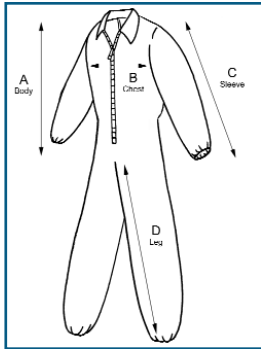

Product Dimensions

ComforTech® Coveralls

Dimensions	Part No.	Size	Body (A)	Chest (B)	Sleeve (C)	Leg (D)
	CV-J4022-1	S	36 ½"	23"	32 ½"	28"
	CV-J4022-2	M	37 ½"	24 ¼"	34"	28 ½"
	CV-J4022-3	L	38 ¾"	25"	34"	29 ½"
	CV-J4022-4	XL	40"	27"	36 ½"	30"
	CV-J4022-5	2X	40 ½"	29 ¾"	37"	31"
	CV-J4022-6	3X	43"	32"	38"	32"
	CV-J4022-7	4X	43"	32 ½"	41"	32 ½"
	CV-J4022-8	5X	43 ½"	33 ½"	42"	33"