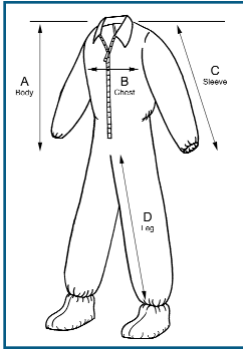

Product Dimensions

AlphaGuard® Coveralls

Dimensions	Part No.	Size	Body (A)	Chest (B)	Sleeve (C)	Leg (D)
	CV-74832-1	S	36 1/2"	23"	32 1/2"	28"
	CV-74832-2	M	37 1/2"	24 1/4"	34"	28 1/2"
	CV-74832-3	L	38 3/4"	25"	34"	29 1/2"
	CV-74832-4	XL	40"	27"	36 1/2"	30"
	CV-74832-5	2X	40 1/2"	29 3/4"	37"	31"
	CV-74832-6	3X	43"	32"	38"	32"
	CV-74832-7	4X	43"	32 1/2"	41"	32 1/2"
	CV-74832-8	5X	43 1/2"	33 1/2"	42"	33"